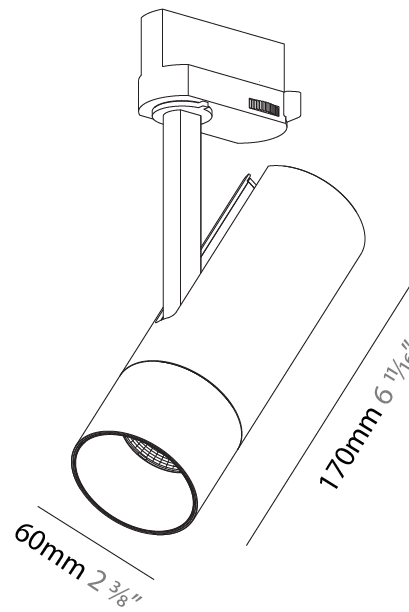

GENERAL

Series: Imagine
 Subseries: Imagine 60
 Brand: Prolicht
 Division: Architectural
 Mounting Type: Track
 Mounting Location: Ceiling

PHYSICAL

Shape: Cylinder
 Diameter (mm): 60
 Diameter (in): 2 ³/₈
 Height (mm): 170
 Height (in): 6 ¹¹/₁₆
 Max. Overall Height (mm): 190
 Max. Overall Height (in): 7 ¹/₂
 Light Distribution: Adjustable / Direct
 Weight (kg): 0.522
 Weight (lbs): 1.15
 Fixture Finish: SSR / BKV / CWI / CRY / HAB / UFT / ITA / RUA / FTG / MYG / LOD / PUS / FRO / FUP / KIA / POP / BLS / SPG / MEY / GOH / GUM / CHC / COM / ABZ / JAG / OBR / MOS / ROR
 Holder Finish: BLK / WHI / SIL
 Fixture Material: Aluminum Die Cast

OPTICAL

Optic°: Lens Pack - No Lens / Linear Spread Lens / Honeycomb / Spread Lens
 Beam Angle: 12

RATINGS AND CERTIFICATIONS

Certified By: Certified for North American Standards
 IP rating: IP20

PROJECT	
TYPE	
SPECIFIER	
QUANTITY	
DATE	