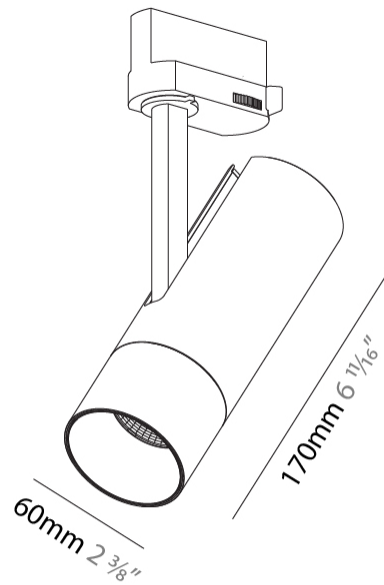

GENERAL

Series: Imagine
Subseries: Imagine 60
Brand: Prolicht
Division: Architectural
Mounting Type: Track
Mounting Location: Ceiling

PHYSICAL

Shape: Cylinder
Diameter (mm): 60
Diameter (in): 2 ³/₈
Height (mm): 170
Height (in): 6 ¹¹/₁₆
Max. Overall Height (mm): 190
Max. Overall Height (in): 7 ¹/₂
Light Distribution: Adjustable / Direct
Weight (kg): 0.564
Weight (lbs): 1 1/4
Fixture Finish: SSR / BKV / CWI / CRY / HAB / UFT / ITA / RUA / FTG / MYG / LOD / PUS / FRO / FUP / KIA / POP / BLS / SPG / MEY / GOH / GUM / CHC / COM / ABZ / JAG / OBR / MOS / ROR
Fixture Material: Aluminum Die Cast

ELECTRICAL

Lamp Type: LED (Zhaga Standard)
Input Wattage (W): 15.5
Total Output Wattage (W): 14
Dimming: Tri-Mode (Non-Dimming and Phase Dimming (120Vac only) and 0-10V Dimming)
Driver Included: Yes
Driver Location: Integrated
Driver Type: Constant Current - Universal
Driver Class: Class 2
Input Voltage (V): 120 - 277
Constant Current (MA): 350

LED

Number of LEDs: 1
Color Temperature (°K): 2700 / 3000 / 3500 / 4000
Max. Delivered Lumen (lm): 930 / 960 / 1009 / 1030
CRI: >90 CRI
Lamp Life (hrs): 50000

OPTICAL

Reflector°: 20 / 40 / 60

RATINGS AND CERTIFICATIONS

Certified By: Certified for North American Standards
IP rating: IP20